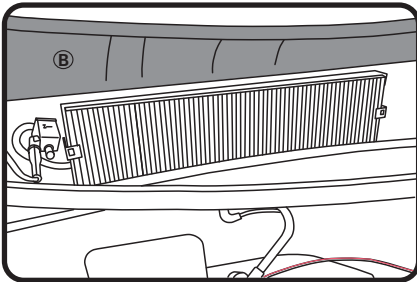

## FITTING INSTRUCTIONS FOR RYCO CABIN FILTER RCA101P.

### HOLDEN VECTRA (Filter located in engine bay)

**1: Lift weather strip (part A) from ridge for length of cover panel. (Part B).**

**3: Undo clip at both ends of housing and remove used filter.**

**2: Lift cover panel (B) and fold back to expose the filter**