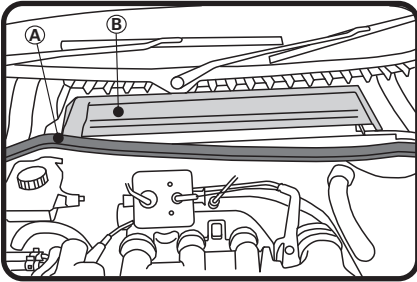

## FITTING INSTRUCTIONS FOR RYCO CABIN FILTER RCA101P.

### HOLDEN VECTRA (Filter located in engine bay)

**1: Lift weather strip (part A) from ridge for length of cover panel. (Part B).**

**3: Undo clip at both ends of housing and remove used filter.**

**2: Lift cover panel (B) and fold back to expose the filter**