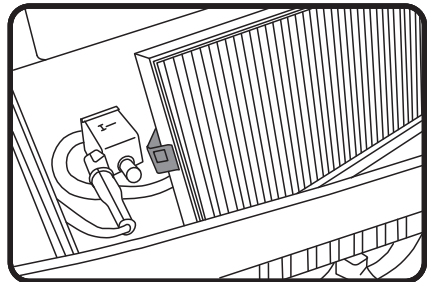

## FITTING INSTRUCTIONS FOR RYCO CABIN FILTER RCA101P.

### HOLDEN VECTRA (Filter located in engine bay)

**1: Lift weather strip (part A) from ridge for length of cover panel. (Part B).**

**3: Undo clip at both ends of housing and remove used filter.**

**2: Lift cover panel (B) and fold back to expose the filter**