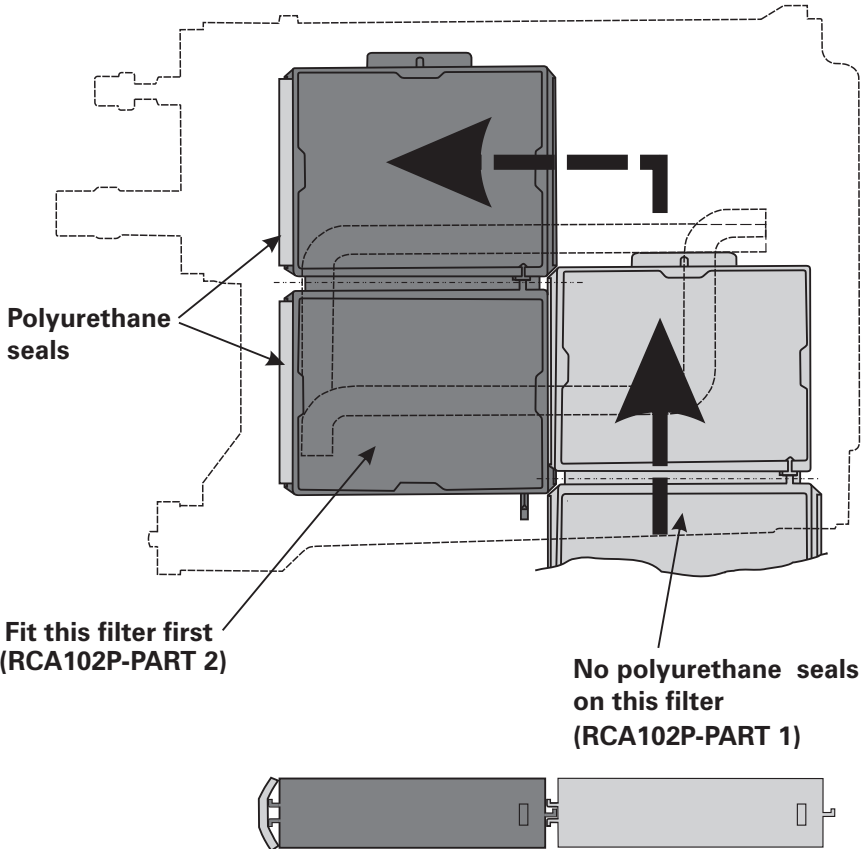

FITTING INSTRUCTIONS FOR RYCO CABIN FILTER RCA102P.

Mazda 626 & Premacy.

GUD Automotive Pty Ltd
245 Sunshine Road Tottenham
Victoria 3012 Australia.
www.rycofilters.com.au

GUD (NZ) Ltd
626A Rosebank Road Avondale
Auckland, New Zealand
www.ryco.co.nz