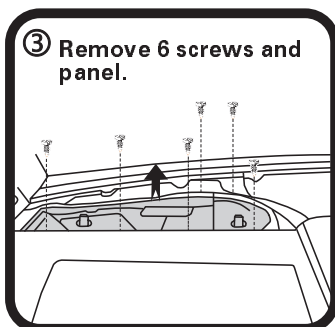

RYCO FILTERS

FITTING INSTRUCTIONS FOR RYCO CABIN FILTER RCA103P.

VW Beetle and Passat (B6)

GUD Automotive Pty Ltd
245 Sunshine Road Tottenham
Victoria 3012 Australia.
www.rycofilters.com.au

GUD (NZ) Ltd
61-69 Patiki Road Avondale
Auckland, New Zealand
www.ryco.co.nz