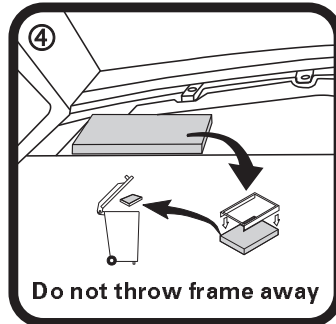

RYCO FILTERS

FITTING INSTRUCTIONS FOR RYCO CABIN FILTER RCA103P.

VW Beetle and Passat (B6)

GUD Automotive Pty Ltd
245 Sunshine Road Tottenham
Victoria 3012 Australia.
www.rycofilters.com.au

GUD (NZ) Ltd
61-69 Patiki Road Avondale
Auckland, New Zealand
www.ryco.co.nz