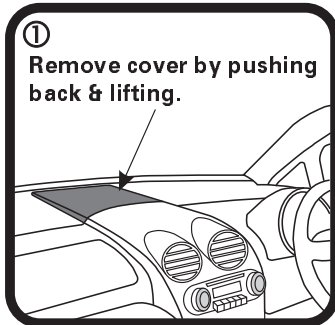

RYCO FILTERS

FITTING INSTRUCTIONS FOR RYCO CABIN FILTER RCA103P.

VW Beetle and Passat (B6)

GUD Automotive Pty Ltd
245 Sunshine Road Tottenham
Victoria 3012 Australia.
www.rycofilters.com.au

GUD (NZ) Ltd
61-69 Patiki Road Avondale
Auckland, New Zealand
www.ryco.co.nz