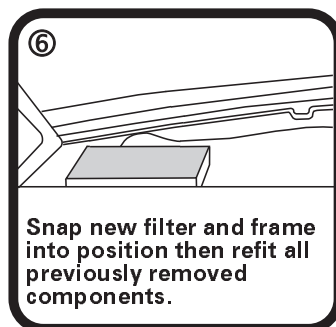

RYCO FILTERS

FITTING INSTRUCTIONS FOR RYCO CABIN FILTER RCA103P.

VW Beetle and Passat (B6)

GUD Automotive Pty Ltd
245 Sunshine Road Tottenham
Victoria 3012 Australia.
www.rycofilters.com.au

GUD (NZ) Ltd
61-69 Patiki Road Avondale
Auckland, New Zealand
www.ryco.co.nz