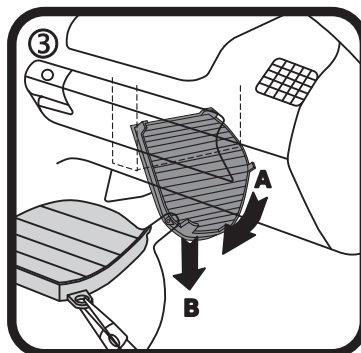

RYCO FILTERS

FITTING INSTRUCTIONS FOR RYCO CABIN FILTER RCA105P.

MERCEDES BENZ (VARIOUS)
(Filter located under glove box)

④
Refit all previously removed components.

GUD Automotive Pty Ltd
245 Sunshine Road Tottenham
Victoria 3012 Australia.
www.rycofilters.com.au