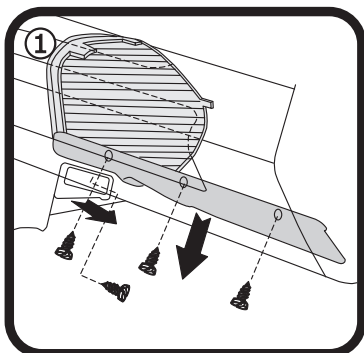

RYCO FILTERS

FITTING INSTRUCTIONS FOR RYCO CABIN FILTER RCA105P.

MERCEDES BENZ (VARIOUS)
(Filter located under glove box)

④
Refit all previously removed components.

GUD Automotive Pty Ltd
245 Sunshine Road Tottenham
Victoria 3012 Australia.
www.rycofilters.com.au