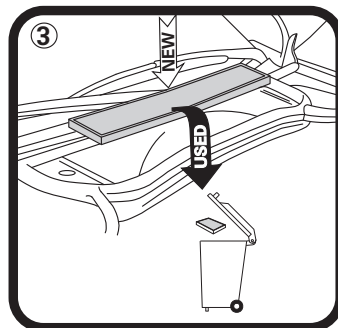

RYCO

FILTERS

FITTING INSTRUCTIONS FOR RYCO CABIN FILTER RCA110P.

BMW 3 series E46 (Filter is located in engine bay)

GUD Automotive Pty Ltd
245 Sunshine Road Tottenham
Victoria 3012 Australia.
www.rycofilters.com.au