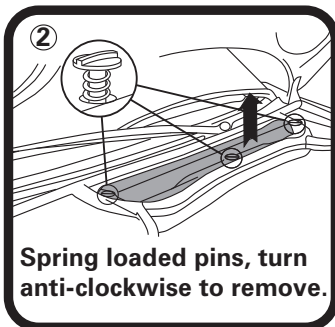

RYCO

FILTERS

FITTING INSTRUCTIONS FOR RYCO CABIN FILTER RCA110P.

BMW 3 series E46 (Filter is located in engine bay)

GUD Automotive Pty Ltd
245 Sunshine Road Tottenham
Victoria 3012 Australia.
www.rycofilters.com.au