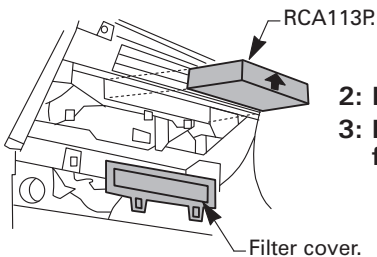

RYCO FILTERS

FITTING INSTRUCTIONS FOR RYCO CABIN FILTER RCA113P.

NISSAN PULSAR Filter located behind glove box.

1: Open glove box, remove hinge pins by levering out as shown, remove glove box.

**2: Remove filter cover, remove used filter.
3: Insert new Ryco RCA113P filter with flow arrow up.**