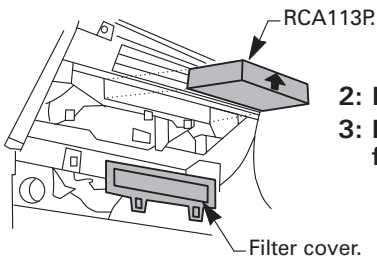

RYCO FILTERS

FITTING INSTRUCTIONS FOR RYCO CABIN FILTER RCA113P.

NISSAN X-TRAIL Filter located behind glove box.

1: Remove glove box lid by levering hinge pins out as shown.

**2: Remove filter cover, remove used filter.
3: Insert new Ryco RCA113P filter with flow arrow up.**