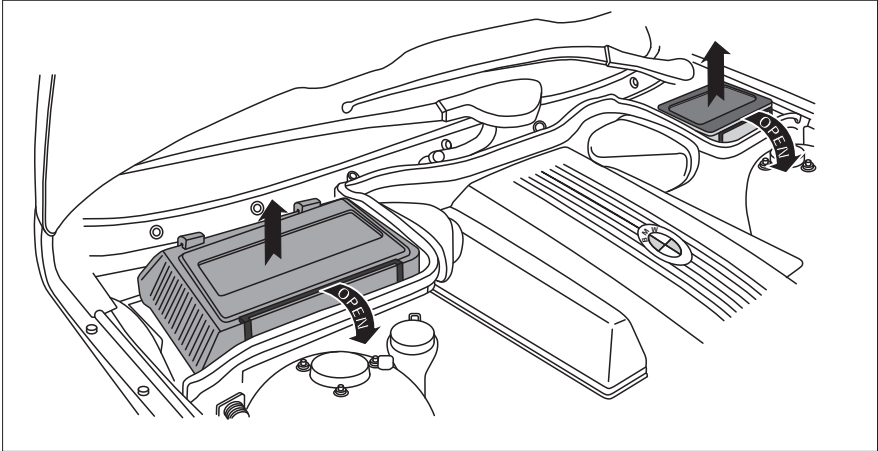

# RYCO FILTERS

FITTING INSTRUCTIONS FOR RYCO CABIN FILTER RCA126C.

**BMW 5 SERIES (E39)**  
(Filters located in engine bay)

GUD Automotive Pty Ltd  
245 Sunshine Road Tottenham  
Victoria 3012 Australia.  
[www.rycofilters.com.au](http://www.rycofilters.com.au)