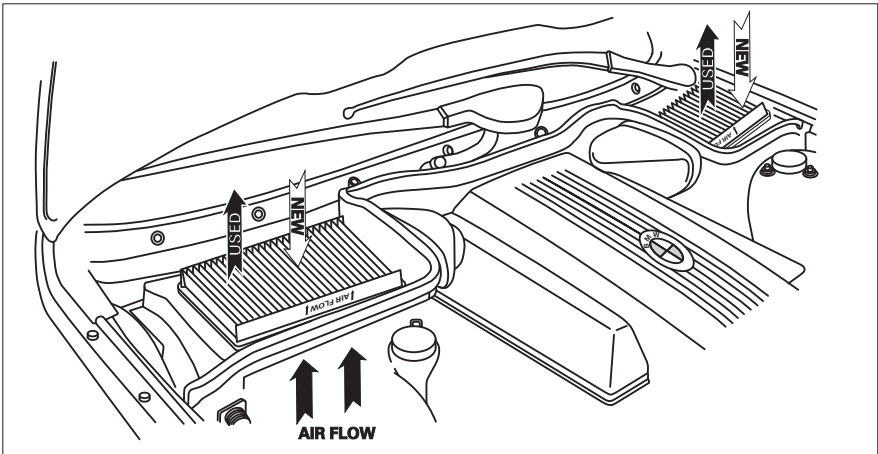

# RYCO FILTERS

FITTING INSTRUCTIONS FOR RYCO CABIN FILTER RCA126C.

**BMW 5 SERIES (E39)**  
(Filters located in engine bay)

GUD Automotive Pty Ltd  
245 Sunshine Road Tottenham  
Victoria 3012 Australia.  
[www.rycofilters.com.au](http://www.rycofilters.com.au)