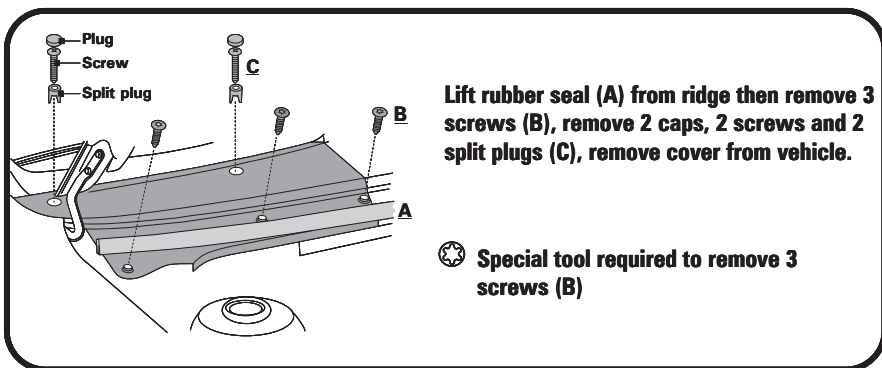

RYCO

F I L T E R S

FITTING INSTRUCTIONS FOR RYCO CABIN FILTER RCA134P

FORD MONDEO & COUGAR (Filter is located in engine bay)

GUD Automotive Pty Ltd
245 Sunshine Road Tottenham
Victoria 3012 Australia.
www.rycofilters.com.au