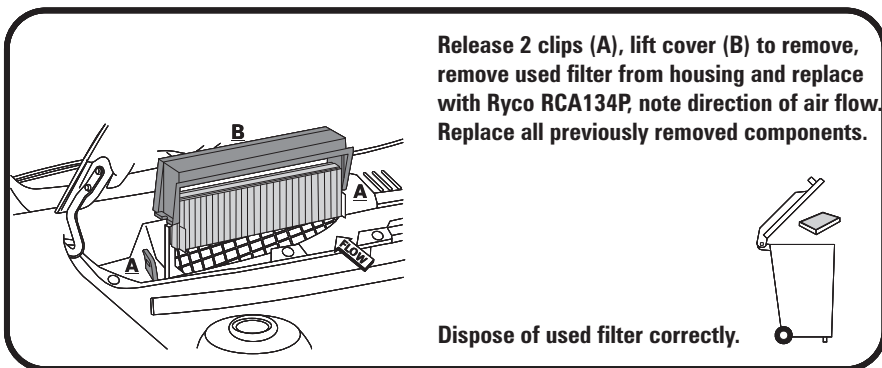

RYCO

F I L T E R S

FITTING INSTRUCTIONS FOR RYCO CABIN FILTER RCA134P

FORD MONDEO & COUGAR (Filter is located in engine bay)

GUD Automotive Pty Ltd
245 Sunshine Road Tottenham
Victoria 3012 Australia.
www.rycofilters.com.au