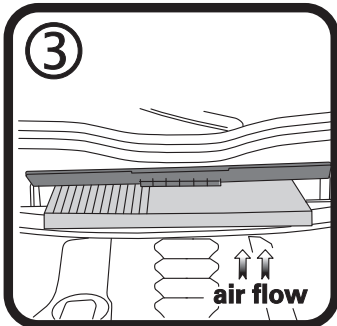

## BMW X5

Filter is located under bonnet  
centered under windscreen

Filter located under the bonnet  
beneath windscreen.

Unlock at "A" then swing door  
open by holding at "B" and  
lifting.

Pull filter towards front of  
vehicle and remove, Fit new  
Ryco RCA135C. close and  
lock housing door.