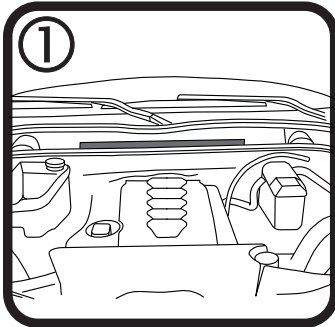

# RYCO FILTERS

FITTING INSTRUCTIONS FOR RYCO CABIN FILTER RCA135C.

## BMW X5

Filter is located under bonnet  
centered under windscreen

Filter located under the bonnet  
beneath windscreen.

Unlock at "A" then swing door  
open by holding at "B" and  
lifting.

Pull filter towards front of  
vehicle and remove, Fit new  
Ryco RCA135C. close and  
lock housing door.