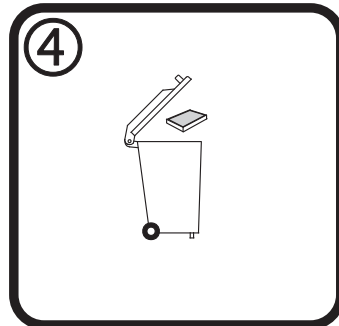

## BMW X5

Filter is located under bonnet  
centered under windscreen

Filter located under the bonnet  
beneath windscreen.

Unlock at "A" then swing door  
open by holding at "B" and  
lifting.

Pull filter towards front of  
vehicle and remove, Fit new  
Ryco RCA135C. close and  
lock housing door.