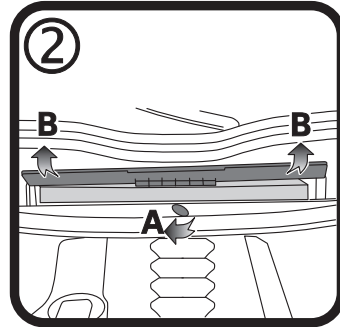

# RYCO FILTERS

FITTING INSTRUCTIONS FOR RYCO CABIN FILTER RCA135C.

## BMW X5

Filter is located under bonnet  
centered under windscreen

Filter located under the bonnet  
beneath windscreen.

Unlock at "A" then swing door  
open by holding at "B" and  
lifting.

Pull filter towards front of  
vehicle and remove, Fit new  
Ryco RCA135C. close and  
lock housing door.