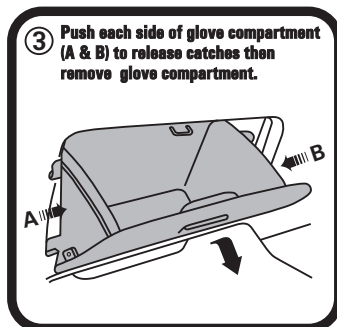

RYCO

FILTERS

FITTING INSTRUCTIONS FOR RYCO CABIN FILTER RCA140P.

TOYOTA ECHO & RAV4
(Filter is located behind glove box)

GUD Automotive Pty Ltd
245 Sunshine Road Tottenham
Victoria 3012 Australia.
www.rycofilters.com.au