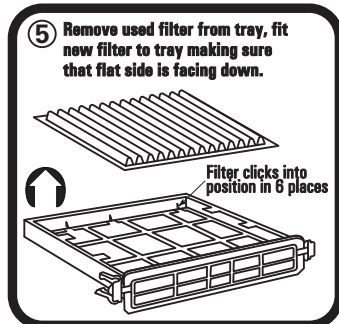

RYCO

FILTERS

FITTING INSTRUCTIONS FOR RYCO CABIN FILTER RCA140P.

TOYOTA ECHO & RAV4
(Filter is located behind glove box)

GUD Automotive Pty Ltd
245 Sunshine Road Tottenham
Victoria 3012 Australia.
www.rycofilters.com.au