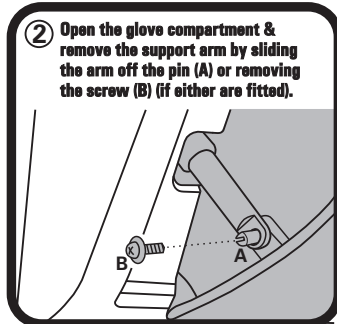

RYCO

FILTERS

FITTING INSTRUCTIONS FOR RYCO CABIN FILTER RCA140P.

TOYOTA ECHO & RAV4
(Filter is located behind glove box)

GUD Automotive Pty Ltd
245 Sunshine Road Tottenham
Victoria 3012 Australia.
www.rycofilters.com.au