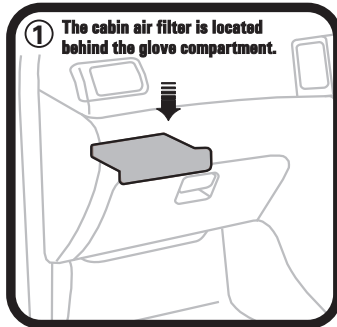

RYCO

FILTERS

FITTING INSTRUCTIONS FOR RYCO CABIN FILTER RCA140P.

TOYOTA ECHO & RAV4
(Filter is located behind glove box)

GUD Automotive Pty Ltd
245 Sunshine Road Tottenham
Victoria 3012 Australia.
www.rycofilters.com.au