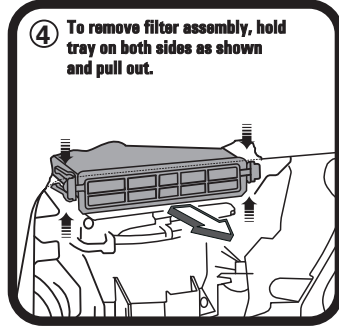

RYCO

FILTERS

FITTING INSTRUCTIONS FOR RYCO CABIN FILTER RCA140P.

TOYOTA ECHO & RAV4
(Filter is located behind glove box)

GUD Automotive Pty Ltd
245 Sunshine Road Tottenham
Victoria 3012 Australia.
www.rycofilters.com.au