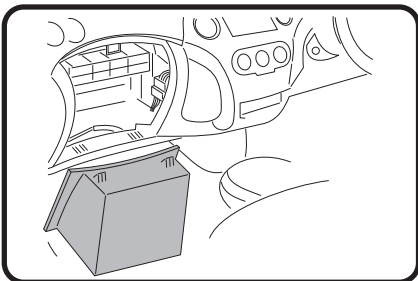

RYCO FILTERS

FITTING INSTRUCTIONS FOR RYCO CABIN FILTER RCA140P.

TOYOTA YARIS (Filter located behind glove box)

1: Open glovebox, apply pressure to both sides of glovebox to release catches.

3: Remove used filter from tray. Fit new Ryco filter, refit all previously removed components.