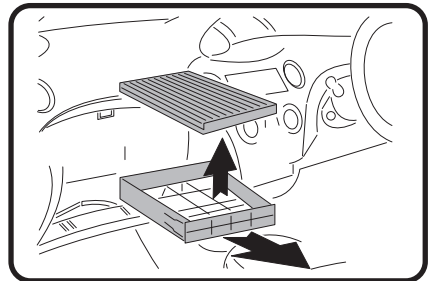

RYCO FILTERS

FITTING INSTRUCTIONS FOR RYCO CABIN FILTER RCA140P.

TOYOTA YARIS (Filter located behind glove box)

1: Open glovebox, apply pressure to both sides of glovebox to release catches.

3: Remove used filter from tray. Fit new Ryco filter, refit all previously removed components.