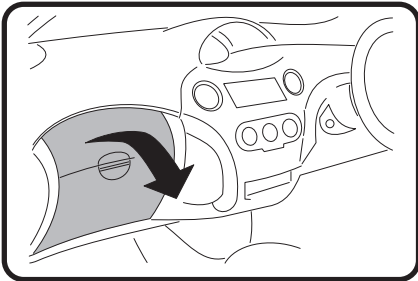

RYCO FILTERS

FITTING INSTRUCTIONS FOR RYCO CABIN FILTER RCA140P.

TOYOTA YARIS (Filter located behind glove box)

1: Open glovebox, apply pressure to both sides of glovebox to release catches.

3: Remove used filter from tray. Fit new Ryco filter, refit all previously removed components.