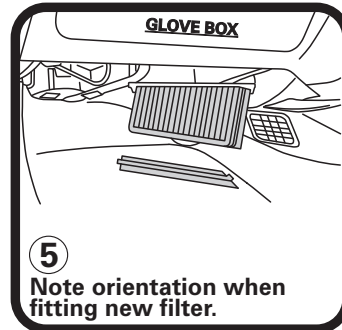

## FITTING INSTRUCTIONS FOR RYCO CABIN FILTER RCA142P. CITROEN BERLINGO

(Filter is located under glove box)

GUD Automotive Pty Ltd  
245 Sunshine Road Tottenham  
Victoria 3012 Australia.  
[www.rycofilters.com.au](http://www.rycofilters.com.au)