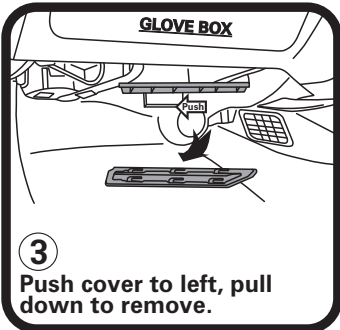

## FITTING INSTRUCTIONS FOR RYCO CABIN FILTER RCA142P. CITROEN BERLINGO

(Filter is located under glove box)

GUD Automotive Pty Ltd  
245 Sunshine Road Tottenham  
Victoria 3012 Australia.  
[www.rycofilters.com.au](http://www.rycofilters.com.au)