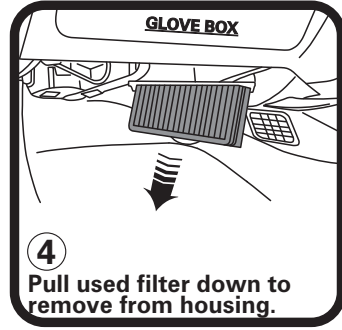

## FITTING INSTRUCTIONS FOR RYCO CABIN FILTER RCA142P. CITROEN BERLINGO

(Filter is located under glove box)

GUD Automotive Pty Ltd  
245 Sunshine Road Tottenham  
Victoria 3012 Australia.  
[www.rycofilters.com.au](http://www.rycofilters.com.au)