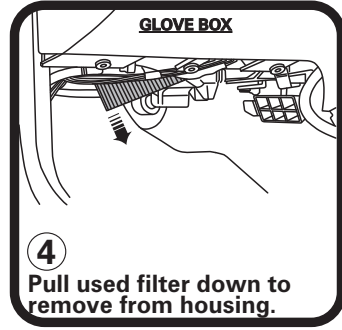

RYCO FILTERS

FITTING INSTRUCTIONS FOR RYCO CABIN FILTER RCA142P.

CITROEN XSARA

(Filter is located under glove box)

GUD Automotive Pty Ltd
245 Sunshine Road Tottenham
Victoria 3012 Australia.
www.rycofilters.com.au

GUD (NZ) Ltd
626A Rosebank Road Avondale
Auckland, New Zealand
www.ryco.co.nz