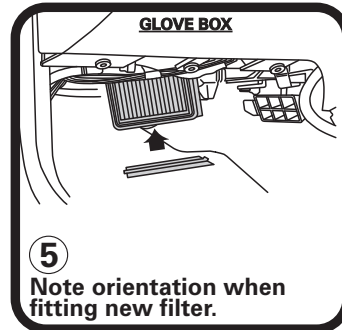

RYCO FILTERS

FITTING INSTRUCTIONS FOR RYCO CABIN FILTER RCA142P.

CITROEN XSARA

(Filter is located under glove box)

GUD Automotive Pty Ltd
245 Sunshine Road Tottenham
Victoria 3012 Australia.
www.rycofilters.com.au

GUD (NZ) Ltd
626A Rosebank Road Avondale
Auckland, New Zealand
www.ryco.co.nz