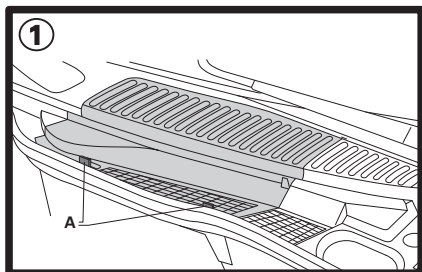

RYCO FILTERS

FITTING INSTRUCTIONS FOR RYCO CABIN FILTER RCA144P.

RENAULT MEGANE (Filter located in engine compartment)

Release clips (A) by pulling towards front of vehicle, raise the cover and lift it out.

Remove used filter noting flow direction, replace with new Ryco RCA144P.

Remove the screw (A), hold the cover at the rounded end (B) pull upwards and remove filter cover.

Refit all previously removed components in reverse sequence.
Dispose of used filter correctly.