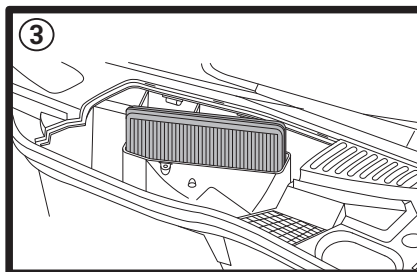

RYCO FILTERS

FITTING INSTRUCTIONS FOR RYCO CABIN FILTER RCA144P.

RENAULT MEGANE (Filter located in engine compartment)

Release clips (A) by pulling towards front of vehicle, raise the cover and lift it out.

Remove used filter noting flow direction, replace with new Ryco RCA144P.

Remove the screw (A), hold the cover at the rounded end (B) pull upwards and remove filter cover.

Refit all previously removed components in reverse sequence.
Dispose of used filter correctly.