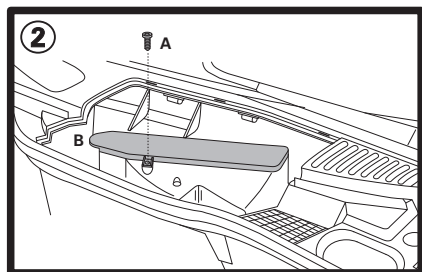

RYCO FILTERS

FITTING INSTRUCTIONS FOR RYCO CABIN FILTER RCA144P.

RENAULT MEGANE (Filter located in engine compartment)

Release clips (A) by pulling towards front of vehicle, raise the cover and lift it out.

Remove used filter noting flow direction, replace with new Ryco RCA144P.

Remove the screw (A), hold the cover at the rounded end (B) pull upwards and remove filter cover.

Refit all previously removed components in reverse sequence.
Dispose of used filter correctly.