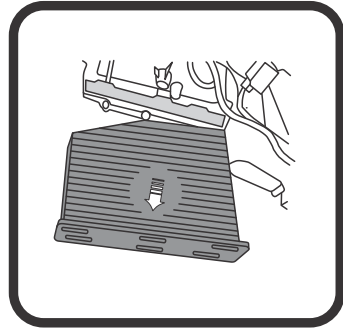

## FITTING INSTRUCTIONS FOR RYCO CABIN FILTER RCA149M

### VW Golf V

Filter is located behind glove box

- ① Filter located under glovebox, remove panel by unlocking in 3 places as shown.

- ③ Pull dirty filter out to remove, push new Ryco filter into housing.