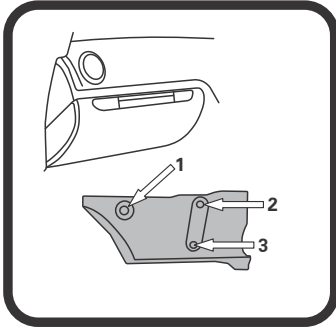

## FITTING INSTRUCTIONS FOR RYCO CABIN FILTER RCA149M

### VW Golf V

Filter is located behind glove box

- ① Filter located under glovebox, remove panel by unlocking in 3 places as shown.

- ③ Pull dirty filter out to remove, push new Ryco filter into housing.