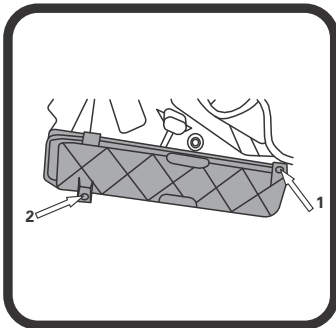

### VW Golf V

Filter is located behind glove box

- ① Filter located under glovebox, remove panel by unlocking in 3 places as shown.

- ③ Pull dirty filter out to remove, push new Ryco filter into housing.