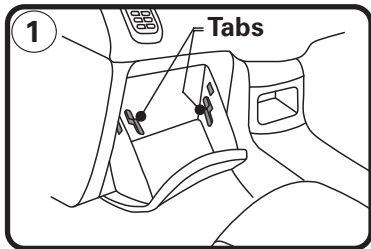

## FITTING INSTRUCTIONS FOR RYCO CABIN FILTER RCA173P.

**KIA CERATO, CERATO SPORTS.**  
(Filter is located behind glovebox)

**1:** Partly open glove box and remove the 2 tabs, let glove box hang down out of way.

**2:** Remove housing cover by unclipping ends and pull out.

**3:** Remove used filter and replace with a new Ryco filter. Note direction of flow arrow printed on filter.

**4:** Refit components in reverse order, Dispose of used filter correctly.