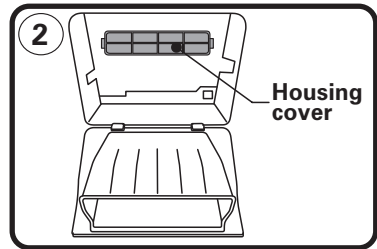

## FITTING INSTRUCTIONS FOR RYCO CABIN FILTER RCA173P.

**KIA CERATO, CERATO SPORTS.**  
(Filter is located behind glovebox)

**1:** Partly open glove box and remove the 2 tabs, let glove box hang down out of way.