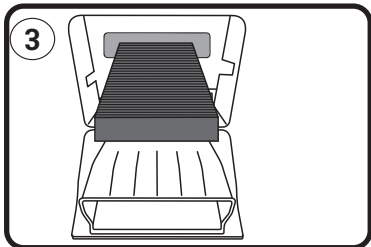

## FITTING INSTRUCTIONS FOR RYCO CABIN FILTER RCA173P.

**KIA CERATO, CERATO SPORTS.**  
(Filter is located behind glovebox)

**1:** Partly open glove box and remove the 2 tabs, let glove box hang down out of way.

**2:** Remove housing cover by unclipping ends and pull out.

**3:** Remove used filter and replace with a new Ryco filter. Note direction of flow arrow printed on filter.

**4:** Refit components in reverse order, Dispose of used filter correctly.