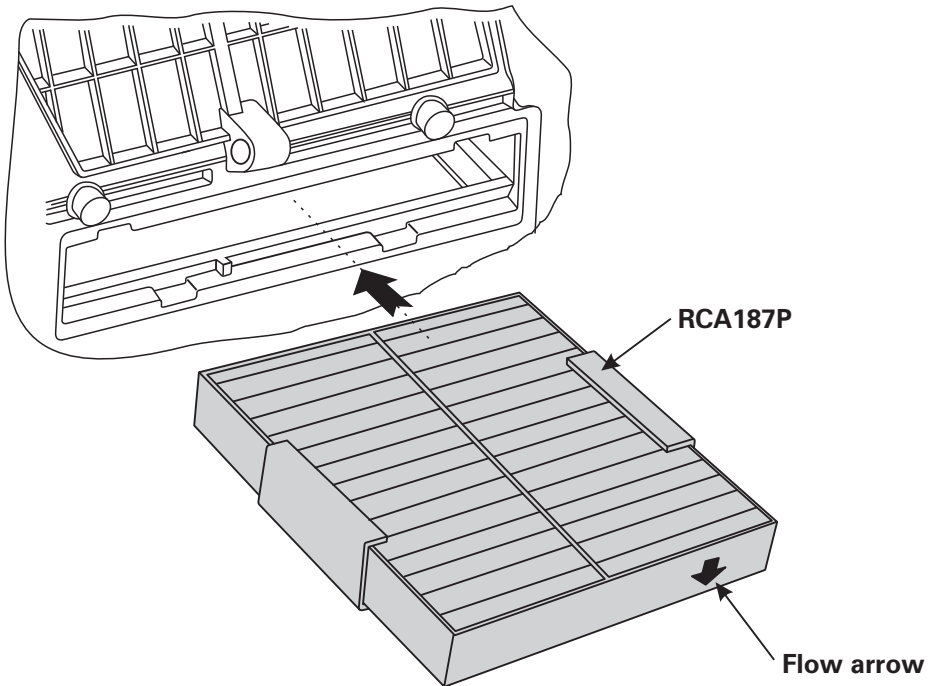

RYCO FILTERS

FITTING INSTRUCTIONS FOR RYCO CABIN FILTER RCA187P.

Mazda 6 GH series

GUD Automotive Pty Ltd
245 Sunshine Road Tottenham
Victoria 3012 Australia.
www.rycofilters.com.au

GUD (NZ) Ltd
626A Rosebank Road Avondale
Auckland, New Zealand
www.ryco.co.nz