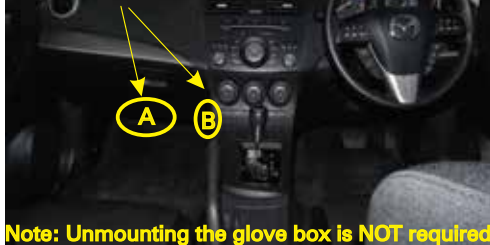

FITTING INSTRUCTIONS FOR RYCO CABIN FILTER RCA232M MAZDA 3 (BL), ALL ENGINE TYPE, (04/09 - ON).

- ① Locate two plastic panels under the glove box on the passenger side of centre console.

RYCO Group Pty Ltd
29 Taras Ave Altona
North Victoria 3025
Australia
www.rycofilters.com.au