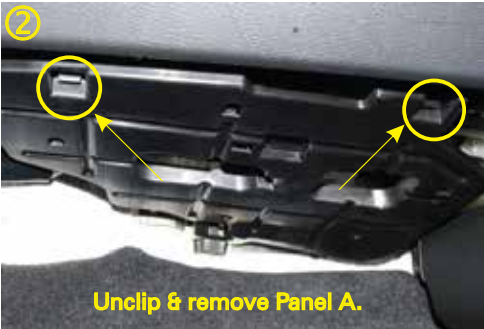

FITTING INSTRUCTIONS FOR RYCO CABIN FILTER RCA232M MAZDA 3 (BL), ALL ENGINE TYPE, (04/09 - ON).

- ① Locate two plastic panels under the glove box on the passenger side of centre console.

RYCO Group Pty Ltd
29 Taras Ave Altona
North Victoria 3025
Australia
www.rycofilters.com.au