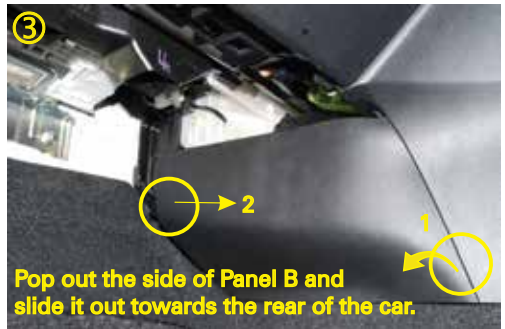

FITTING INSTRUCTIONS FOR RYCO CABIN FILTER RCA232M MAZDA 3 (BL), ALL ENGINE TYPE, (04/09 - ON).

- ① Locate two plastic panels under the glove box on the passenger side of centre console.

RYCO Group Pty Ltd
29 Taras Ave Altona
North Victoria 3025
Australia
www.rycofilters.com.au