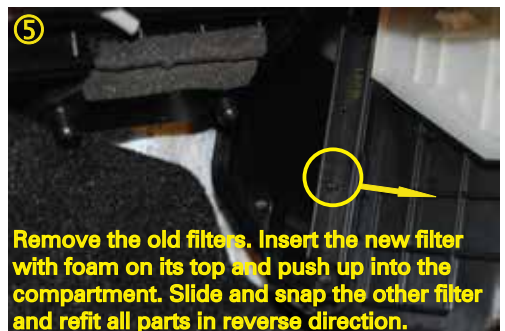

FITTING INSTRUCTIONS FOR RYCO CABIN FILTER RCA232M MAZDA 3 (BL), ALL ENGINE TYPE, (04/09 - ON).

- ① Locate two plastic panels under the glove box on the passenger side of centre console.

RYCO Group Pty Ltd
29 Taras Ave Altona
North Victoria 3025
Australia
www.rycofilters.com.au