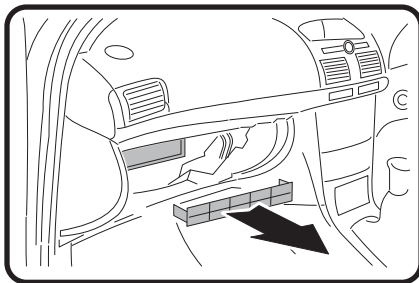

RYCO FILTERS

FITTING INSTRUCTIONS FOR RYCO CABIN FILTER RCA104MS

TOYOTA AVENSIS (Filter located behind glovebox)

1: Open glovebox, remove screw and washer, then remove the glovebox.

3: Remove used filter.