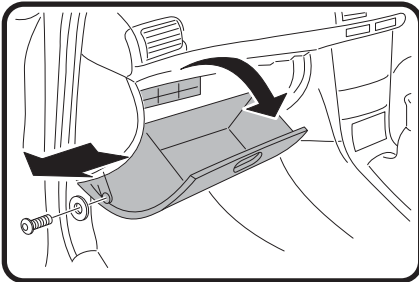

RYCO FILTERS

FITTING INSTRUCTIONS FOR RYCO CABIN FILTER RCA104MS

TOYOTA AVENSIS (Filter located behind glovebox)

1: Open glovebox, remove screw and washer, then remove the glovebox.

3: Remove used filter.