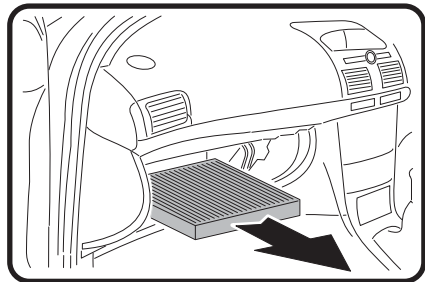

RYCO FILTERS

FITTING INSTRUCTIONS FOR RYCO CABIN FILTER RCA104MS

TOYOTA AVENSIS (Filter located behind glovebox)

1: Open glovebox, remove screw and washer, then remove the glovebox.

3: Remove used filter.