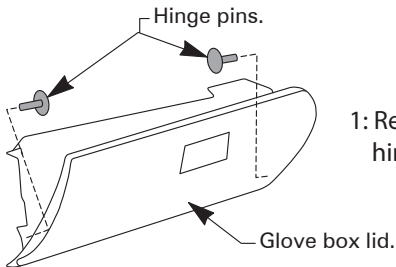

RYCO FILTERS

FITTING INSTRUCTIONS FOR RYCO CABIN FILTER RCA113MS

NISSAN X-TRAIL

Filter located behind glove box.

1: Remove glove box lid by levering hinge pins out as shown.

2: Remove filter cover, remove used filter.

3: Insert new Ryco filter with flow arrow up.

4: Dispose of used filter correctly.

GUD Automotive Pty Ltd
29 Taras Ave Altona North
Victoria 3025 Australia.
www.rycofilters.com.au

GUD Automotive -
A division of GUD (NZ) Holdings Limited
626A Rosebank Road Avondale
Auckland, New Zealand
www.ryco.co.nz