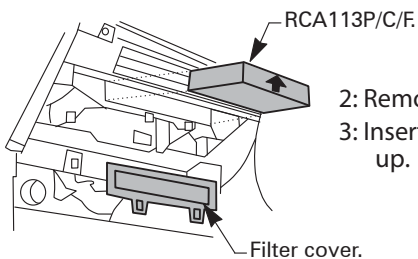

RYCO FILTERS

FITTING INSTRUCTIONS FOR RYCO CABIN FILTER RCA113MS

NISSAN X-TRAIL

Filter located behind glove box.

1: Remove glove box lid by levering hinge pins out as shown.

2: Remove filter cover, remove used filter.

3: Insert new Ryco filter with flow arrow up.

4: Dispose of used filter correctly.

GUD Automotive Pty Ltd
29 Taras Ave Altona North
Victoria 3025 Australia.
www.rycofilters.com.au

GUD Automotive -
A division of GUD (NZ) Holdings Limited
626A Rosebank Road Avondale
Auckland, New Zealand
www.ryco.co.nz