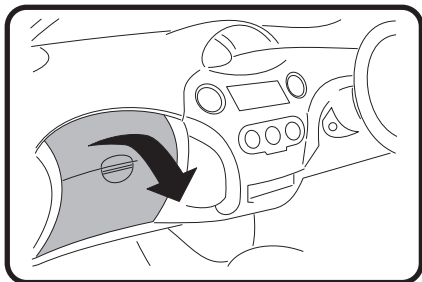

RYCO FILTERS

FITTING INSTRUCTIONS FOR RYCO CABIN FILTER RCA140P/MS

TOYOTA YARIS (Filter located behind glove box)

1: Open glovebox, apply pressure to both sides of glovebox to release catches.

3: Remove used filter from tray. Fit new Ryco filter, refit all previously removed components.