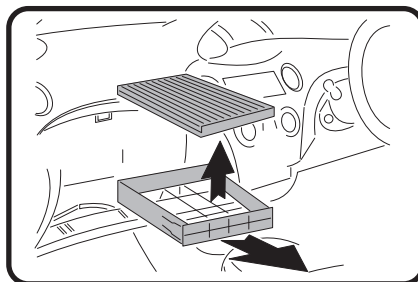

RYCO FILTERS

FITTING INSTRUCTIONS FOR RYCO CABIN FILTER RCA140P/MS

TOYOTA YARIS (Filter located behind glove box)

1: Open glovebox, apply pressure to both sides of glovebox to release catches.

3: Remove used filter from tray. Fit new Ryco filter, refit all previously removed components.