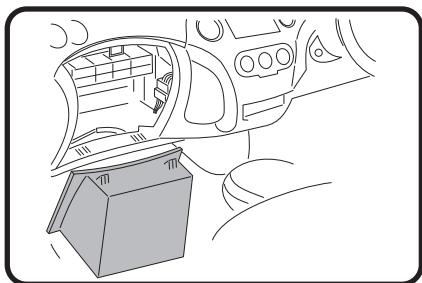

RYCO FILTERS

FITTING INSTRUCTIONS FOR RYCO CABIN FILTER RCA140P/MS

TOYOTA YARIS (Filter located behind glove box)

1: Open glovebox, apply pressure to both sides of glovebox to release catches.

3: Remove used filter from tray. Fit new Ryco filter, refit all previously removed components.