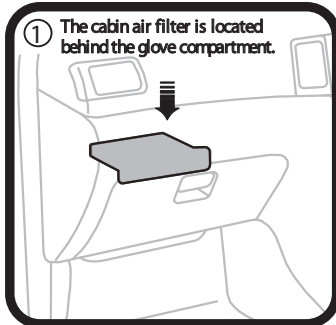

RYCO FILTERS

FITTING INSTRUCTIONS FOR RYCO CABIN FILTER RCA143P

TOYOTA COROLLA

(Filter is located behind glove box)

GUD Automotive Pty Ltd
29 Taras Ave Altona North
Victoria 3025 Australia.
www.rycofilters.com.au