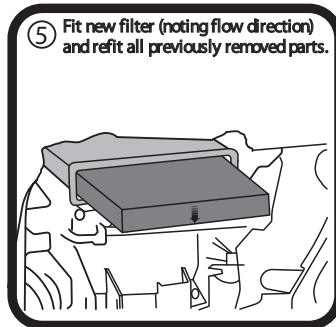

RYCO FILTERS

FITTING INSTRUCTIONS FOR RYCO CABIN FILTER RCA143P

TOYOTA COROLLA

(Filter is located behind glove box)

GUD Automotive Pty Ltd
29 Taras Ave Altona North
Victoria 3025 Australia.
www.rycofilters.com.au