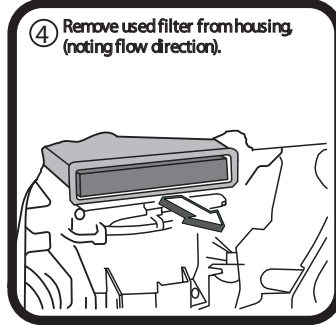

RYCO FILTERS

FITTING INSTRUCTIONS FOR RYCO CABIN FILTER RCA143P

TOYOTA COROLLA

(Filter is located behind glove box)

GUD Automotive Pty Ltd
29 Taras Ave Altona North
Victoria 3025 Australia.
www.rycofilters.com.au