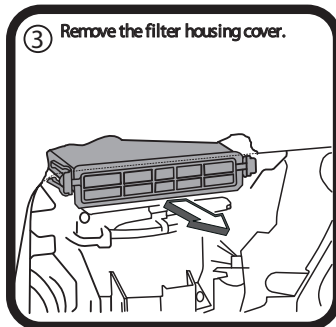

RYCO FILTERS

FITTING INSTRUCTIONS FOR RYCO CABIN FILTER RCA143P

TOYOTA COROLLA

(Filter is located behind glove box)

GUD Automotive Pty Ltd
29 Taras Ave Altona North
Victoria 3025 Australia.
www.rycofilters.com.au