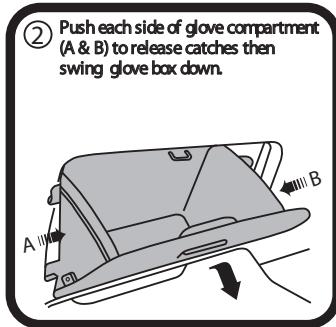

RYCO FILTERS

FITTING INSTRUCTIONS FOR RYCO CABIN FILTER RCA143P

TOYOTA COROLLA

(Filter is located behind glove box)

GUD Automotive Pty Ltd
29 Taras Ave Altona North
Victoria 3025 Australia.
www.rycofilters.com.au