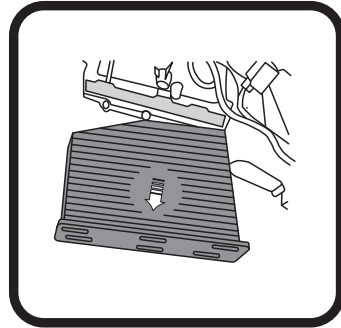

RYCO FILTERS

FITTING INSTRUCTIONS FOR RYCO CABIN FILTER RCA149MS

VW Golf V

- ① Filter located under glovebox, remove panel by unlocking in 3 places as shown.

- ③ Pull dirty filter out to remove, push new Rycoco filter into housing.

- ② Unlock in 2 places as shown, remove filter cover.

- ④ Refit all previously removed parts, dispose of dirty filter correctly.

GUD Automotive Pty Ltd
29 Taras Ave Altona North
Victoria 3025 Australia.
www.rycofilters.com.au