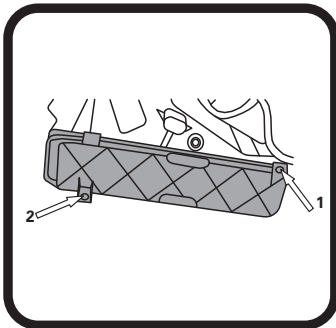

RYCO FILTERS

FITTING INSTRUCTIONS FOR RYCO CABIN FILTER RCA149MS

VW Golf V

- ① Filter located under glovebox, remove panel by unlocking in 3 places as shown.

- ③ Pull dirty filter out to remove, push new Rycoco filter into housing.