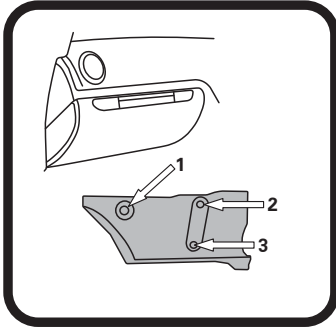

RYCO FILTERS

FITTING INSTRUCTIONS FOR RYCO CABIN FILTER RCA149MS

VW Golf V

- ① Filter located under glovebox, remove panel by unlocking in 3 places as shown.

- ③ Pull dirty filter out to remove, push new Rycoco filter into housing.

- ② Unlock in 2 places as shown, remove filter cover.

- ④ Refit all previously removed parts, dispose of dirty filter correctly.

GUD Automotive Pty Ltd
29 Taras Ave Altona North
Victoria 3025 Australia.
www.rycofilters.com.au