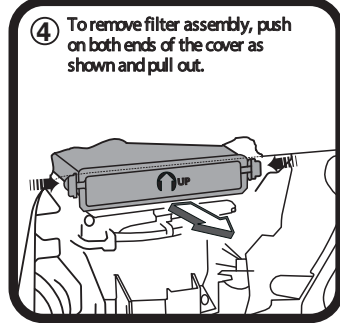

RYCO FILTERS

FITTING INSTRUCTIONS FOR RYCO CABIN FILTER RCA164MS TOYOTA TARAGO

(Filter is located behind glove box)

GUD Automotive Pty Ltd
29 Taras Ave Altona North
Victoria 3025 Australia.
www.rycofilters.com.au