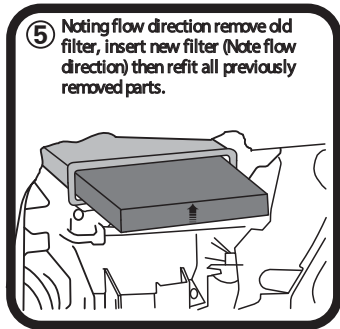

RYCO FILTERS

FITTING INSTRUCTIONS FOR RYCO CABIN FILTER RCA164MS TOYOTA TARAGO

(Filter is located behind glove box)

GUD Automotive Pty Ltd
29 Taras Ave Altona North
Victoria 3025 Australia.
www.rycofilters.com.au