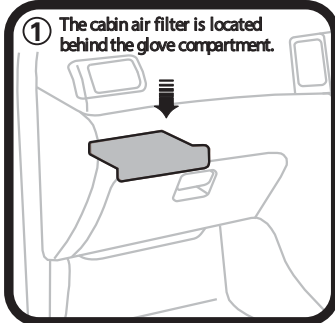

RYCO FILTERS

FITTING INSTRUCTIONS FOR RYCO CABIN FILTER RCA164MS TOYOTA TARAGO

(Filter is located behind glove box)

GUD Automotive Pty Ltd
29 Taras Ave Altona North
Victoria 3025 Australia.
www.rycofilters.com.au