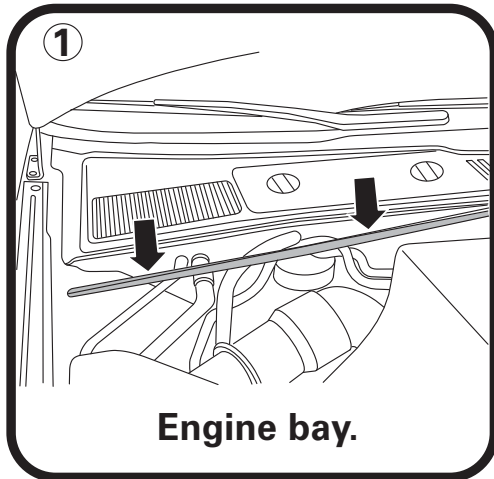

RYCO

F I L T E R S

FITTING INSTRUCTIONS FOR RYCO CABIN FILTER RCA170C.

AUDI A6 (AVANT) (Filter is located in engine bay)

Remove weather strip as shown.

Pull cover towards front to expose filter housing.

Undo clip, remove used filter, noting flow direction