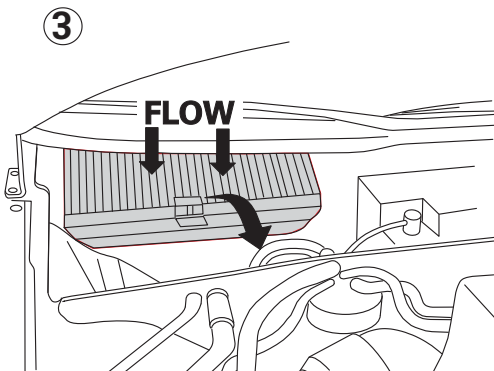

RYCO

F I L T E R S

FITTING INSTRUCTIONS FOR RYCO CABIN FILTER RCA170C.

AUDI A6 (AVANT) (Filter is located in engine bay)

Remove weather strip as shown.

Pull cover towards front to expose filter housing.

Undo clip, remove used filter, noting flow direction

Dispose of used filter correctly .

Fit new RCA170C filter then refit all previously removed components.

GUD Automotive Pty Ltd
29 Taras Ave Altona North
Victoria 3025 Australia.
www.rycofilters.com.au

GUD Automotive -
A division of GUD (NZ) Holdings Limited
626A Rosebank Road Avondale
Auckland, New Zealand
www.ryco.co.nz