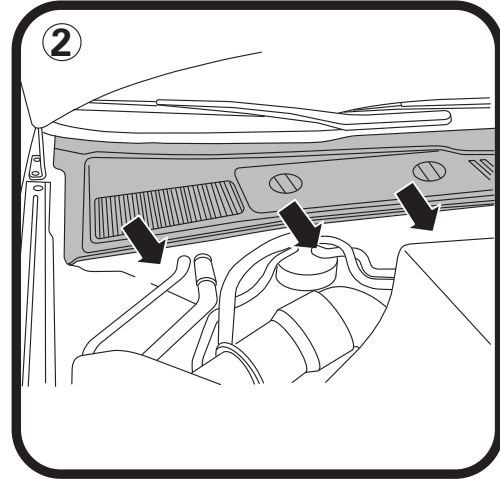

RYCO

F I L T E R S

FITTING INSTRUCTIONS FOR RYCO CABIN FILTER RCA170C.

AUDI A6 (AVANT) (Filter is located in engine bay)

Remove weather strip as shown.

Pull cover towards front to expose filter housing.

Undo clip, remove used filter, noting flow direction

Dispose of used filter correctly .

Fit new RCA170C filter then refit all previously removed components.

GUD Automotive Pty Ltd
29 Taras Ave Altona North
Victoria 3025 Australia.
www.rycofilters.com.au

GUD Automotive -
A division of GUD (NZ) Holdings Limited
626A Rosebank Road Avondale
Auckland, New Zealand
www.ryco.co.nz