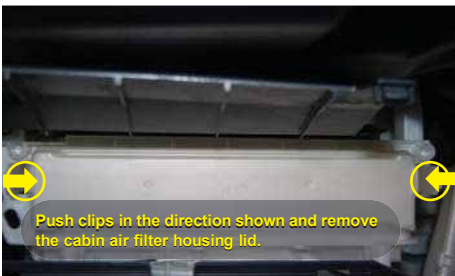

RYCO

F I L T E R S

**FITTING INSTRUCTIONS FOR RYCO CABIN AIR FILTER RCA178MS
TOYOTA KLUGER (pictured), LEXUS (CT200H, IS250, IS350),
TOYOTA (HIACE, HILUX, LANDCRUISER & RAV4)**

GUD Automotive Pty Ltd
29 Taras Ave Altona North
Victoria 3025 Australia
www.rycofilters.com.au