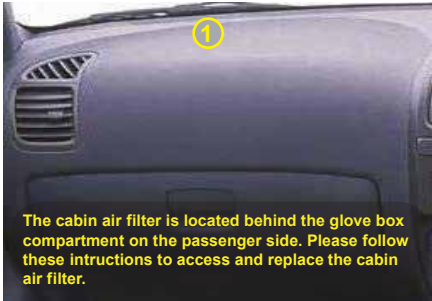

RYCO FILTERS

FITTING INSTRUCTIONS FOR A HYUNDAI TUCSON ALSO FITS: KIA CERATO (TD) & SPORTAGE (KM) RYCO CABIN AIR FILTER RCA195MS

GUD Automotive Pty Ltd
29 Taras Ave Altona North
Victoria 3025 Australia
www.rycofilters.com.au