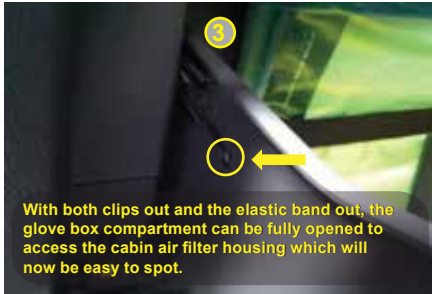

RYCO FILTERS

FITTING INSTRUCTIONS FOR A HYUNDAI TUCSON ALSO FITS: KIA CERATO (TD) & SPORTAGE (KM) RYCO CABIN AIR FILTER RCA195MS

GUD Automotive Pty Ltd
29 Taras Ave Altona North
Victoria 3025 Australia
www.rycofilters.com.au