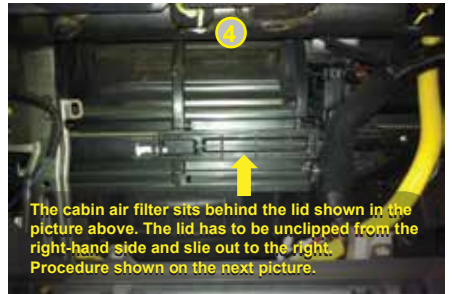

RYCO FILTERS

FITTING INSTRUCTIONS FOR A HYUNDAI TUCSON ALSO FITS: KIA CERATO (TD) & SPORTAGE (KM) RYCO CABIN AIR FILTER RCA195MS

GUD Automotive Pty Ltd
29 Taras Ave Altona North
Victoria 3025 Australia
www.rycofilters.com.au