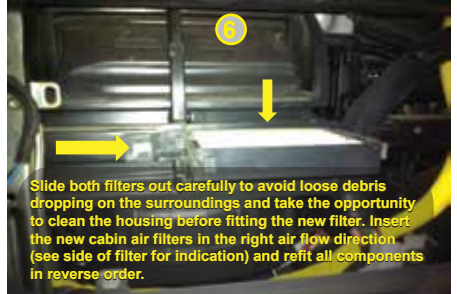

RYCO FILTERS

FITTING INSTRUCTIONS FOR A HYUNDAI TUCSON ALSO FITS: KIA CERATO (TD) & SPORTAGE (KM) RYCO CABIN AIR FILTER RCA195MS

GUD Automotive Pty Ltd
29 Taras Ave Altona North
Victoria 3025 Australia
www.rycofilters.com.au