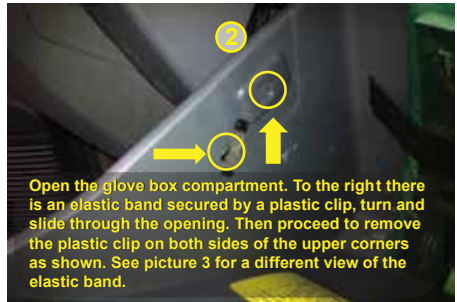

RYCO FILTERS

FITTING INSTRUCTIONS FOR A HYUNDAI TUCSON ALSO FITS: KIA CERATO (TD) & SPORTAGE (KM) RYCO CABIN AIR FILTER RCA195MS

GUD Automotive Pty Ltd
29 Taras Ave Altona North
Victoria 3025 Australia
www.rycofilters.com.au