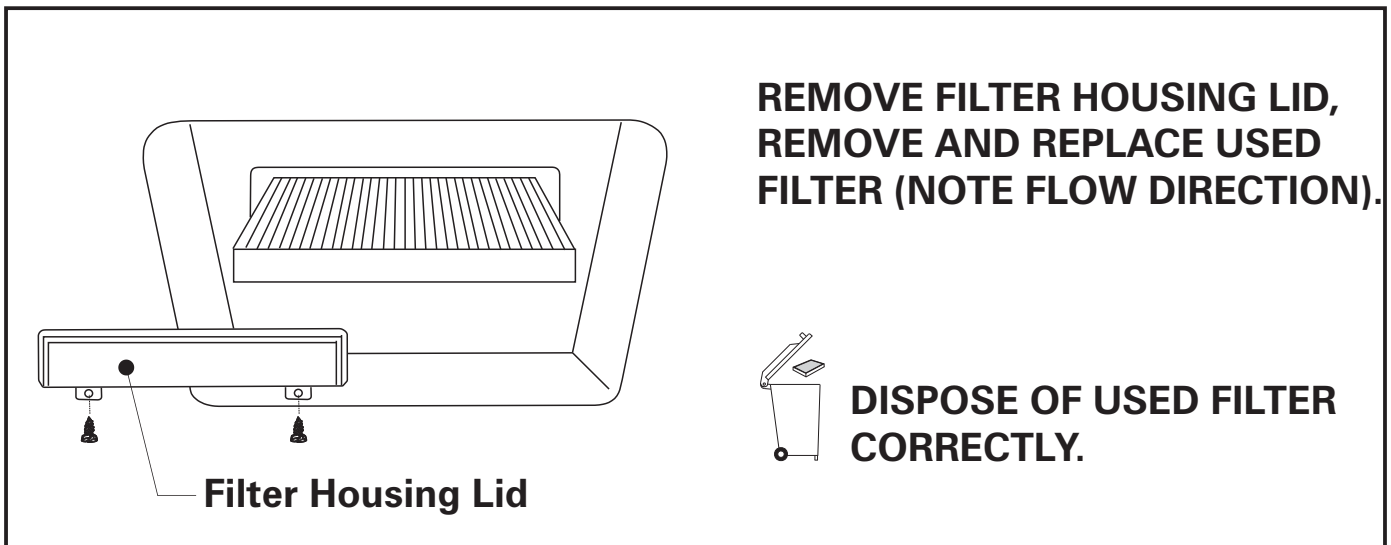

## F I L T E R S

FITTING INSTRUCTIONS FOR RYCO CABIN FILTER RCA196P.

2005-08 SUBARU FORESTER, 2003-04 IMPREZA, 2006-07 IMPREZA OUTBACK SPORT, IMPREZA 2,5 RS, IMPREZA WRX STi, 2004-07 IMPREZA WRX.

(Filter is located behind glove box)

**REMOVE SCREWS FROM TOP & BOTTOM OF GLOVE BOX, REMOVE GLOVE BOX.**

**REMOVE FILTER HOUSING LID, REMOVE AND REPLACE USED FILTER (NOTE FLOW DIRECTION).**

**DISPOSE OF USED FILTER CORRECTLY.**

TOOL BOX = PHILLIPS HEAD or STANDARD SCREW DRIVER.