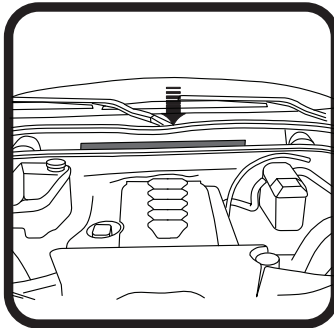

# RYCO FILTERS

FITTING INSTRUCTIONS FOR RYCO CABIN FILTER RCA213C.

PEUGEOT 207 / 308 & CITROEN C3  
(Filter is located at engine bay)

1. The cabin air filter is located in the engine bay towards the passenger side.
2. Open the bonnet and look to the right-hand corner against the firewall. Look for the plastic cover on the top corner and pull out.
3. After removing the lid the filter will be visible. Reach for it and remove carefully to avoid accumulated debris being spread around.
4. Clean area and fit new filter making sure the air flow direction marked on the filter is pointing down. Refit all components in reverse order.