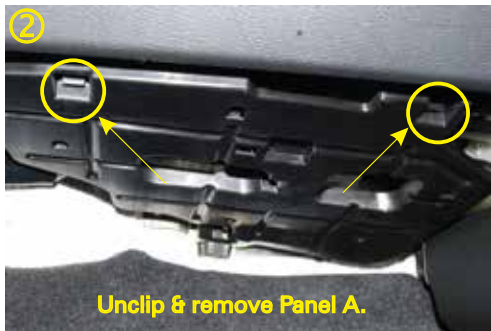

RYCO FILTERS

FITTING INSTRUCTIONS FOR RYCO CABIN FILTER RCA232MS MAZDA 3 (BL), ALL ENGINE TYPE, (04/09 - ON).

- ① **Locate two plastic panels under the glove box on the passenger side of centre console.**

Note: Unmounting the glove box is NOT required.

GUD Automotive Pty Ltd
29 Taras Ave Altona North
Victoria 3025 Australia.
www.rycofilters.com.au

GUD Automotive -
A division of GUD (NZ) Holdings Limited
626A Rosebank Road Avondale
Auckland, New Zealand
www.ryco.co.nz