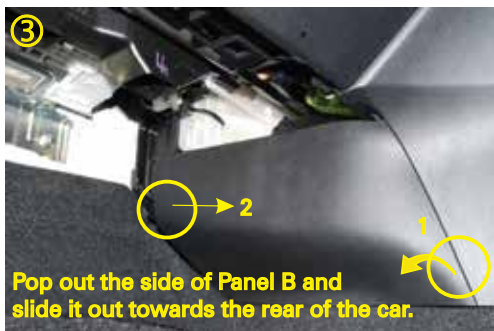

GUD Automotive Pty Ltd
29 Taras Ave Altona North
Victoria 3025 Australia.
www.rycofilters.com.au

GUD Automotive -
A division of GUD (NZ) Holdings Limited
626A Rosebank Road Avondale
Auckland, New Zealand
www.ryco.co.nz