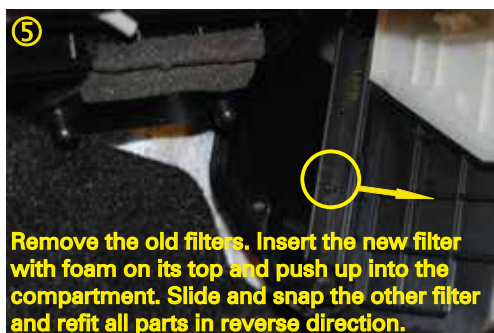

GUD Automotive Pty Ltd
29 Taras Ave Altona North
Victoria 3025 Australia.
www.rycofilters.com.au

GUD Automotive -
A division of GUD (NZ) Holdings Limited
626A Rosebank Road Avondale
Auckland, New Zealand
www.ryco.co.nz