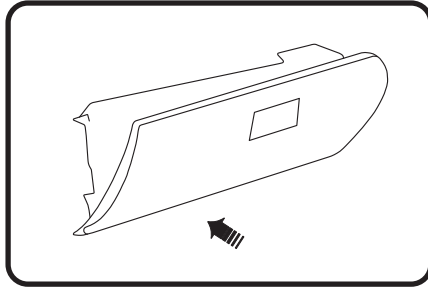

RYCO FILTERS

FITTING INSTRUCTIONS FOR RYCO CABIN FILTER RCA269P. HYUNDAI TUCSON (JN81)

1. The cabin air filter is located behind the glove box compartment unit.
2. Open the glove box and remove both top corner lugs on the inside of the compartment so it can be dropped completely.
3. Remove the cabin air filter housing lid by unclipping it from both sides and slide it out. Grab the cabin air filters carefully to avoid any accumulated debris from being spread around.
4. Slide in the new filters making sure they face to the right air flow direction and refit all components in reverse order.